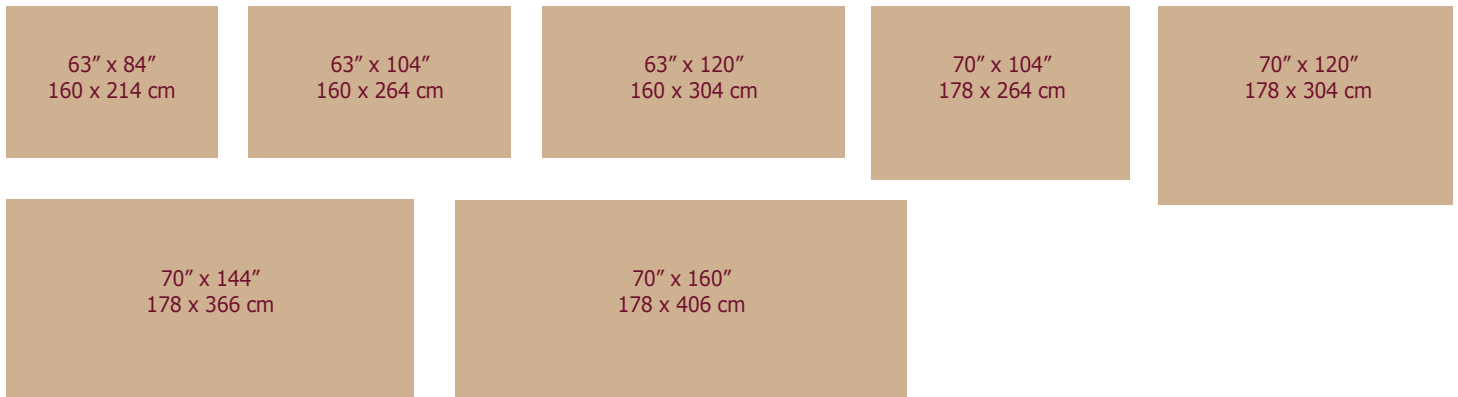

Tablecloths for special occasions - Manolie

Rectangular tablecloths