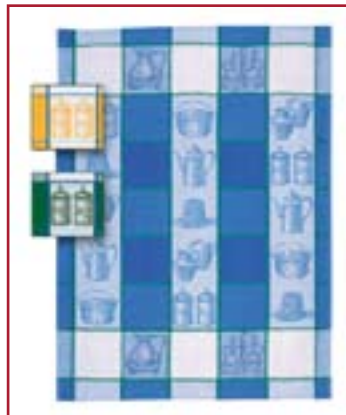

Antique
Blue (K2-415-11)
Gold (K2-415-14)
Green (K2-415-16)